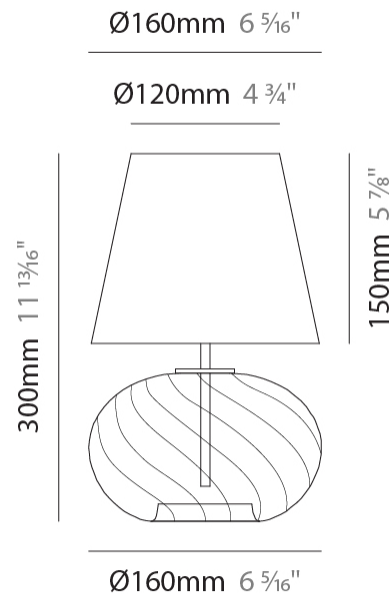

PARIGI CIPOLLA PORTABLE

D144011-

base number Finish
Options

1. To build a product code in our configurator select the specify button on the base model # product page
2. To build a manual product code on this datasheet choose from the options listed below in blue font and add the suffix to the base model #

GENERAL

Series: Parigi
Subseries: Parigi Cipolla
Brand: Cangini & Tucci
Division: Design
Mounting Type: Portable
Mounting Location: Table
Subcategory: Ambient

PHYSICAL

Shape: Sphere
Diameter (mm): 160
Diameter (in): 6 ⁵/₁₆"
Height (mm): 300
Height (in): 11 ¹³/₁₆"
Light Distribution: Omnidirectional
Weight (kg): 0.52
Weight (lbs): 1.15
[Fixture Finish: AMB / GRN / PNK / RUB / SKB / SMK / TOB / TRA](#)
Holder Finish: CHR
Fixture Material: Glass / Metal

ELECTRICAL

Number of Lamps: 1
Lamp Type: LED Retrofit
Bulb Included: Bulb Not Included
Max. Wattage Per Lamp (W): 4
Lamp Base: E12
Input Voltage (V): 120

LED

OPTICAL

RATINGS AND CERTIFICATIONS

Certified By: Certified for North American Standards
IP rating: IP20

PROJECT
TYPE
SPECIFIER
QUANTITY
DATE