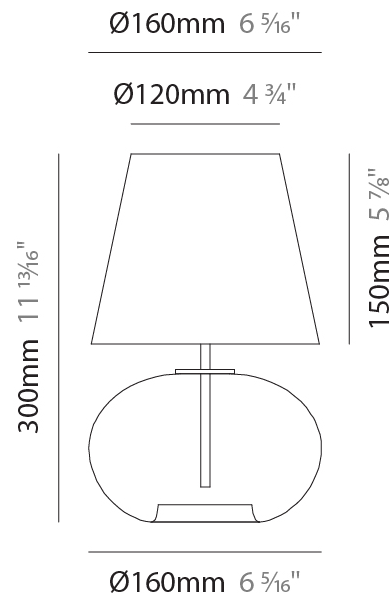

PROJECT	
TYPE	
SPECIFIER	
QUANTITY	
DATE	

PARIGI CIPOLLA PORTABLE

D144008-

base number Finish
Options

1. To build a product code in our configurator select the specify button on the base model # product page
2. To build a manual product code on this datasheet choose from the options listed below in blue font and add the suffix to the base model #

GENERAL

Series: Parigi
Subseries: Parigi Cipolla
Brand: Cangini & Tucci
Division: Design
Mounting Type: Portable
Mounting Location: Table
Subcategory: Ambient

PHYSICAL

Shape: Sphere
Diameter (mm): 160
Diameter (in): 6 ⁵/₁₆"
Height (mm): 300
Height (in): 11 ¹³/₁₆"
Light Distribution: Omnidirectional
Weight (kg): 0.52
Weight (lbs): 1.15
Fixture Finish: [AMB](#) / [GRN](#) / [PNK](#) / [RUB](#) / [SKB](#) / [SMK](#) / [TOB](#) / [TRA](#)
Holder Finish: CHR
Fixture Material: Glass / Metal

ELECTRICAL

Number of Lamps: 1
Lamp Type: LED Retrofit
Bulb Included: Bulb Not Included
Max. Wattage Per Lamp (W): 4
Lamp Base: E12
Input Voltage (V): 120

LED

OPTICAL

RATINGS AND CERTIFICATIONS

Certified By: Certified for North American Standards
IP rating: IP20